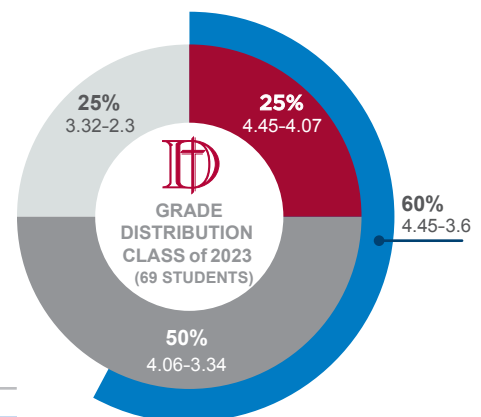

TESTING DATA

ACT Average for 2023

- Overall Average ACT: **26**
- Top 20% ACT: **32**

Advanced Placement 2023

- AP Scholars: **12**
- AP Scholars with Honors: **4**
- AP Scholars with Distinction: **9**

National Scholars 2023

- National Merit Scholars: **3**
- National Merit Commended: **2**
- National African American Recognition Scholars: **3**

GRADING SCALE

A.....	90-100.....	4.0
B.....	80-89.....	3.0
C.....	70-79.....	2.0
D.....	65-69.....	1.0
F.....	<65.....	0

WEIGHTING

Adv. Placement.....	1.0 pt
Honors.....	0.5 pt